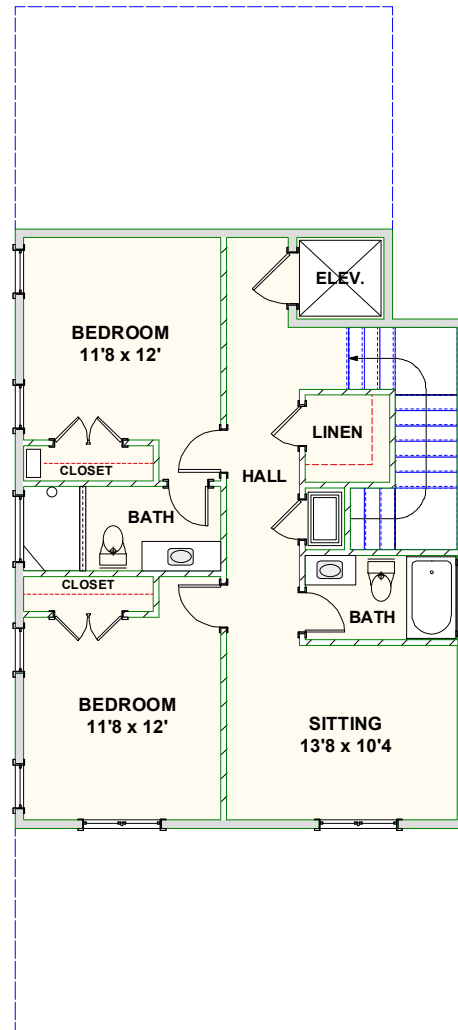

CAROLINA BLUEWATER CONSTRUCTION

BUILDING TOMORROW WITH AFFORDABLE QUALITY HOMES

910-575-7100

6934-9 BEACH DR SW, OCEAN ISLE BEACH, NC 28469

WATERWAY HOME 182

2,140 SQ FT | 3 BEDROOMS | 3 BATHS—1 HALF BATH | 273 SQ FT PORCHES

WWW.CAROLINABLUEWATERCONSTRUCTION.COM

WATERWAY HOME 182

2,140 SQ FT | 3 BEDROOMS | 3 BATHS—1 HALF BATH | 273 SQ FT PORCHES

26'8 x 60'8

1ST FLOOR - FLOOR PLAN

2ND FLOOR - FLOOR PLAN

CAROLINA
BLUEWATER
CONSTRUCTION