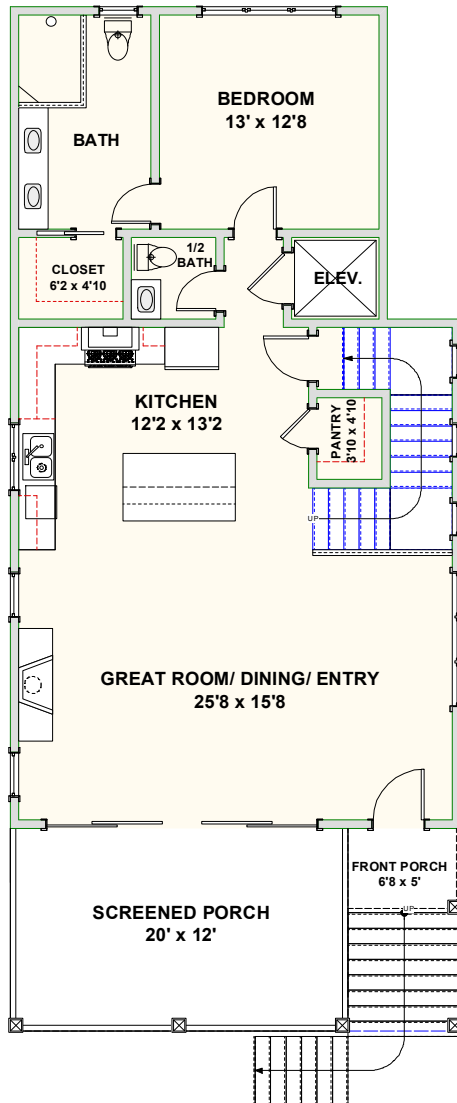

CAROLINA BLUEWATER CONSTRUCTION

BUILDING TOMORROW WITH AFFORDABLE QUALITY HOMES

910-575-7100

6934-9 BEACH DR SW, OCEAN ISLE BEACH, NC 28469

WATERWAY HOME 182

2,140 SQ FT | 3 BEDROOMS | 3 BATHS—1 HALF BATH | 273 SQ FT PORCHES

WWW.CAROLINABLUEWATERCONSTRUCTION.COM

WATERWAY HOME 182

2,140 SQ FT | 3 BEDROOMS | 3 BATHS—1 HALF BATH | 273 SQ FT PORCHES

26'8 x 60'8

1ST FLOOR - FLOOR PLAN

2ND FLOOR - FLOOR PLAN

CAROLINA
BLUEWATER
CONSTRUCTION